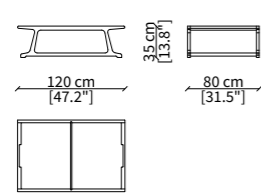

ARCHÈ WRITING DESK Design Umberto Asnago

TAVOLINI / SMALL TABLES

17314

17315

17316

CONSOLES

17317

17318

SCRITTOIO / WRITING DESK

17306

Per la gamma completa di materiali è possibile consultare il nostro sito web www.frigerio.com
The full range of materials can be found on our website at www.frigerio.com.

WWW.FRIGERIO.COM