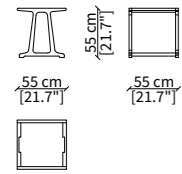

ARCHÈ WRITING DESK Design Umberto Asnago

TAVOLINI / SMALL TABLES

17314